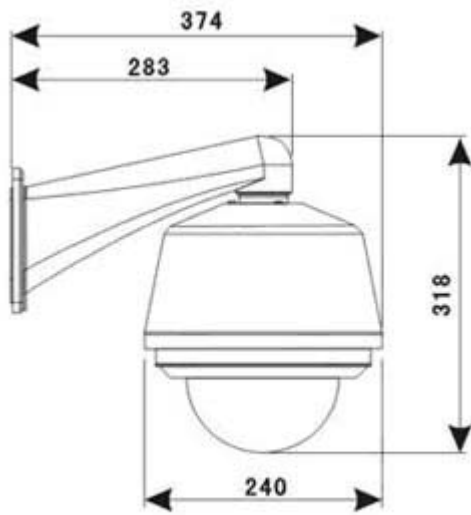

Features:

- Signal Format :PAL
- Video Sensor : 1/4" interline transfer CCD
- Effective Pixels : 795(H)×596(V)
- Horizontal Resolution : Color:540TVL B/W:570TVL
- Lens : F=3.3(WIDE)-99mm(TELE)

- Optic Zoom : 30X
- Digital Zoom : 10X
- Min Illumination : 0.002Lux(Sen UP)
- S/N ration : >50dB
- Shutter Speed : 1/1-1/120,000s
- White Balance : Auto/Manual
- Gain Control : Auto/Manual
- Backlight Compensation : Open/Close
- Auto-change in Low S/N Ratio : Day/Night
- Additional Function : WDR/SSNR
- Analog Video Output : 1.0VP-P

Specification:

- Manual Control Speed : Horizontal: 0.1°~180°/s , Vertical :0.1°~90°/s
- Pan/Tilt Range : Horizontal: 0°to 360°continuous pan rotation
Vertical: -2°to 92° (auto flip dome rotation)
- Preset Speed : 300°/s
- Input Voltage : AC24V
- Power Consumption : 15W(for camera) , 30W(for heater)
- Vandal Proof : IP67
- Preset : 80/128
- Alarm Input/Output : 7 Channel Inputs , 1 Channel Output
- Auto Scan : 5 Lines
- Auto Tour : 8 Lines
- Pattern : 5 Lines
- Privacy Masking : 4 Zones
- Baud Rate : 1200bps , 2400bps , 4800bps , 9600bps
- Working Temperature : -40°C to 60°C
- Environmental Temperature : <90°C (without condenser or heater)
- Additional Option : 3D Intelligent Positioning (work with DVR-3XXX serials DVR)
- Day/Night Mode : Manual/Auto

Dimension:

(unit : mm)